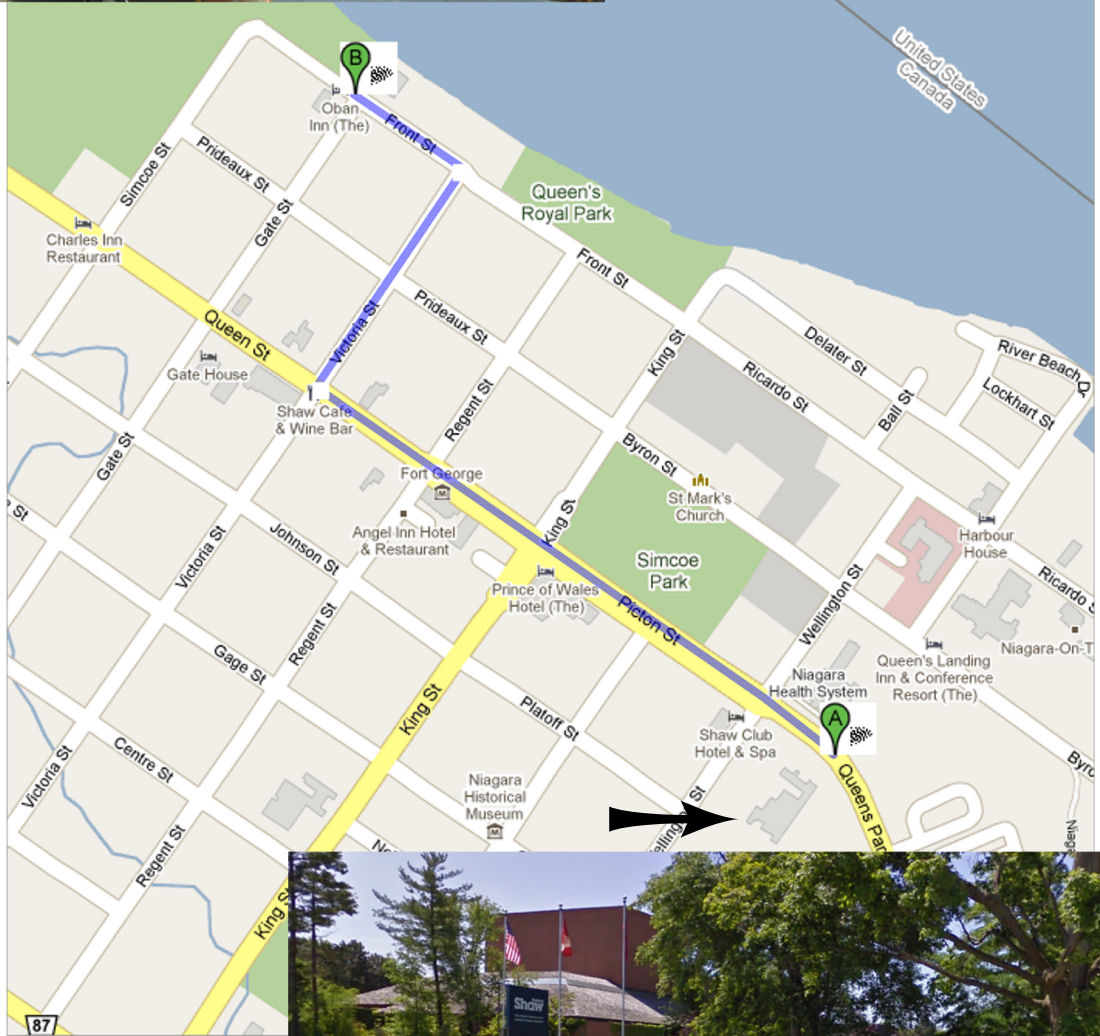

SAT OCT 23 17h30 - 19h30  
 Closing Dinner  
 Niagara-on-the-Lake Golf Club,  
 143 Front Street,, Niagara-on-the-Lake,  
 Ontario, Canada, L0S 1J0

**LyricCANADA 2010 - walking route  
 between closing dinner  
 and third SHOWCASE presentation**

Saturday SHOWCASE 20h00 - 22h00  
 SHAW Festival Studio Theatre  
 Shaw Festival Theatre, 10 Queens Parade,  
 Niagara-on-the-Lake, ON L0S 1J0  
 (. . . a ten minute walk. The Studio Theatre  
 is in the last building when walking from  
 the street driveway entrance)